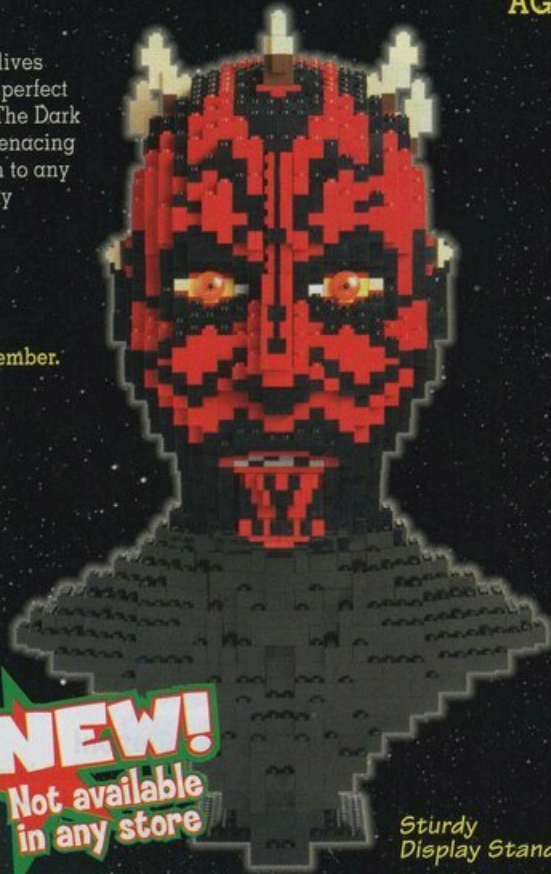

Over 17" tall!

Sturdy Display Stand

NEW!
Not available in any store

See Pages 22-27 for More Star Wars Favorites!

Canopy opens to reveal detailed cockpit.